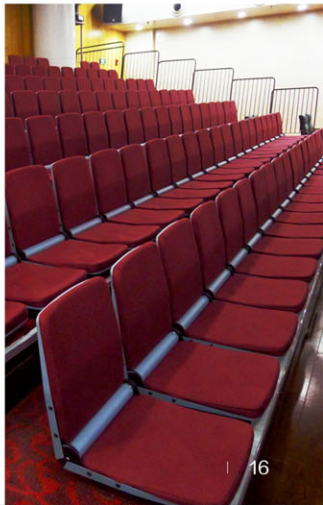

座椅采用聚氨酯与中纤板冷发泡可以给使用者带来舒适的体验，且使用各种优等材料和工艺，让整个看台具有防潮、防霉、耐磨和防火等功能。

Seat adopt polyurethane and fiber board cold foam, which can bring comfortable experience to users. What's more, it use various kinds of top grade material and technology to make all stand has function of waterproof, mould proof, wear-resisting and fireproof.