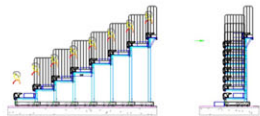

整体移动式 Travelling Units

该看台融合了移动式和壁纳式的看台设计特点，使用内置动力驱动整个看台移动至指定位置。整体移动式看台大为节约看台准备时间。

A hybrid of recessed and portable banks, travelling units use integral power to drive the entire bank from one setup position to another. Set-up time is greatly reduced compared to individual portable sections.

看台展开与收合 Platform Opening & Closing

活动看台可以通过拉手人工操作或通过电控操作。

Retractable platforms can be opened and closed either with manual pull handles or using a powered, push-button control system.

手柄电控操作——简单有效

Pendant Control – simple and efficient

手柄操作方式允许操作者在看台展开或者收合时能够看到整个看台的运行，这是非常重要的安全预警机制。而且手柄也能够方便的从看台上取下来以避免无关人员触碰。

Pendant controls allow the operator to see the entire bank as it opens and closes

遥控电控操作——方便自由

Wireless Remote Control – convenient and free

遥控操作能够提供额外的操作方便性与自由度。Wireless Remote Control offered convenience and freedom of movement.

座椅类型 Chair types

我们的活动看台能够给每一位观众提供独立的座椅。如需要，我们也可以设计残疾人座椅位。您也可以使用您自己的座椅类型。

Our retractable seating system has an individual seat space (no more platform seating) for each patron, whether it is our SBS bench or the Cook seat, every person gets a space.

Disabled positions can also be catered for as standard in our designs. You can also customise your unit with your seat if you choose to. Just as your dealer to assist you in this process.