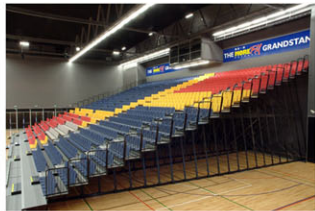

### 什么类型的活动看台是最佳的？ What sort of system is best?

考虑到活动看台收合后放置的区域位置，我们提供如下看台类型供选择。  
Consider where the retractable seating system is going to be stored when closed. There are several unit types for your choice.

### 贴墙式 Wall Attached

我们最流行的活动看台方案，贴墙式系统能够提供3-30排看台。该系统具有极强的灵活性能有效地利用地面空间，让您时刻轻松获得最佳使用空间。

Our most popular telescopic gym seating solution, the Wall attached systems are supplied in 3 to 30 tier banks, are extremely adaptable, and efficiently recover floor space, allowing you to easily get the most out of your facility at all times.