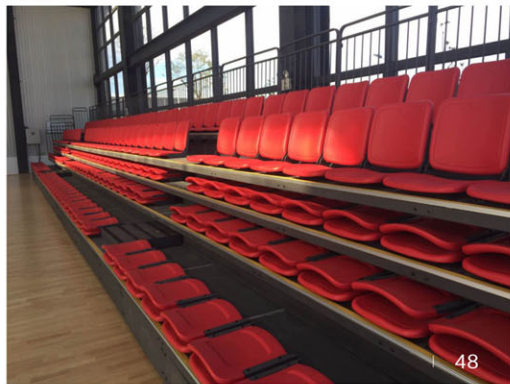

深圳外国语学校国际部游泳馆

中石油云南文体中心