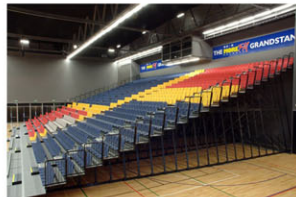

### 什么类型的活动看台是最佳的？ What sort of system is best?

考虑到活动看台收合后放置的区域位置，我们提供如下看台类型供选择。  
Consider where the retractable seating system is going to be stored when closed. There are several unit types for your choice.

### 贴墙式 Wall Attached

我们最流行的活动看台方案，贴墙式系统能够提供3-30排看台。该系统具有极强的灵活性能有效地利用地面空间，让您时刻轻松获得最佳使用空间。

Our most popular telescopic gym seating solution, the Wall attached systems are supplied in 3 to 30 tier banks, are extremely adaptable, and efficiently recover floor space, allowing you to easily get the most out of your facility at all times.

### Retractable tiered seating offers:

- 设施空间的最佳利用
- 节省土地和建筑成本
- 增加场馆业主收入
- 快速和灵活的座位安排
- 舒适和最佳观赏节目
- Optimum use of facility space
- Savings on land and building cost
- Increased revenue potential
- Fast and resourceful seating arrangements
- Comfort and optimum viewing for patrons