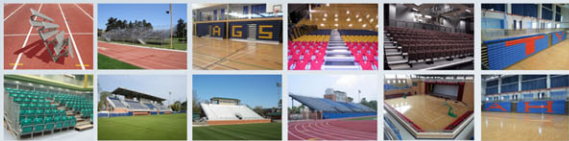

## BLEACHERS & RETRACTABLE SEATING

“户外金属看台”是一种通常用于户外体育赛事，分层的可拆卸或永久性的金属看台结构。具有安全耐用、环保美观、快捷灵活的特点，广泛应用于各种体育赛事和文化演出活动（大型和小型体育场、足球、篮球、高尔夫球场、沙滩排球等）。看台按照踏板、座板等交替排布设计，座板通常匹配长排条凳。看台尺寸范围涵盖小型，中型到大型。看台从结构上通常可以分为四大类：大型钢结构、中小型钢结构、拆装式和移动式。

"Bleachers" is the common word used to describe the raised, tiered demountable or permanent metal structure stands for public and private sports fields, arenas, stadiums or outdoor venues such as football, basketball, golf field and beach volleyball etc. Bleachers are long rows of plank bench seating, typically designed in an alternating steps-and-seats configuration. They range in size from small, medium and large. The bleachers generally fit into one of four categories: permanent, portable and demountable.