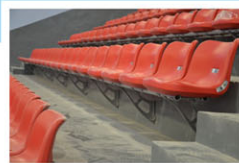

## 固定座椅 Stadium Seating

在宽阔的户外运动场、经常举行活动的室内体育馆和演讲厅，看台和座椅是不能少的，由于这些场所举行活动较频繁，所以为了保证活动可以快速或如期举行，采用固定看台是最合适的。

On board outdoor stadium, indoor gymnasium and lecture hall where activities are always organized, grandstand and seats are necessary. As activities are organized frequently in these places, stadium seating are most suitable to adopt to make sure activities can start fast or on time.