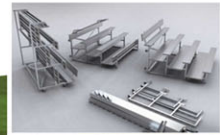

中小型钢结构金属看台具有安全，易安装，耐久性等优点并有多种型号以供有不同需求的客户选择。热镀锌处理过的底部钢结构配合阳极氧化处理的铝踏板满足各种室内室外苛刻环境，且终年几乎无需特别的维护。

This bleacher system is engineered for safety, easy assembly, and durability. The hot galvanized framework is combined with anodized aluminum seat planks and mill-finished foot planks. Meets the rigors of daily use, both indoors or outdoors, with little or no maintenance for years to come.

## 拆装式看台 Demountable Bleacher

拆装式看台广泛应用于比如高尔夫比赛，马术，沙滩排球，流行音乐会等等。我们拆装看台采用快速拆装方式。结构独特，能够在不平的地面上搭建，遵循精确的现场调查，CAD设计和工程计算原则，以确保结构的安全性。

Demountable Bleacher is a common feature at events such as golf tournaments, horse shows, motor races, pop concerts and beach volleyball etc. Our demountable bleacher adopts scaffold design. The structures are unique, often constructed on uneven ground, always following precise site surveys, with CAD design and engineering calculations as standard best practice to ensure structural integrity is at the heart of every structure.

## 铝合金移动式看台 Aluminium Portable Bleacher

小型移动金属看台是临时增加座椅的绝佳选项。使用时，该看台自配的刹车系统使得移动看台与普通的固定金属看台功能一样，但是在使用完后，只需竖立看台推动看台本身匹配的无划痕方向轮即可方便的将看台移动到安全的储存空间。

Our portable bleachers tip and roll away for easy storage and are the ideal solution to your auxiliary seating needs. This bleacher is easily tipped up onto its swivel casters for the unit to roll to a safe storage area. And caster brakes keep the bleacher from rolling when used or stored.