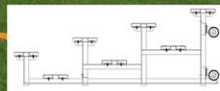

铝合金移动式看台 Aluminium Portable Bleacher

小型移动金属看台是临时增加座椅的绝佳选项。使用时，该看台自配的刹车系统使得移动看台与普通的固定金属看台功能一样，但是在使用完后，只需竖立看台推动看台本身匹配的无划痕方向轮即可方便的将看台移动到安全的储存空间。

Our portable bleachers tip and roll away for easy storage and are the ideal solution to your auxiliary seating needs. This bleacher is easily tipped up onto its swivel casters for the unit to roll to a safe storage area. And caster brakes keep the bleacher from rolling when used or stored.