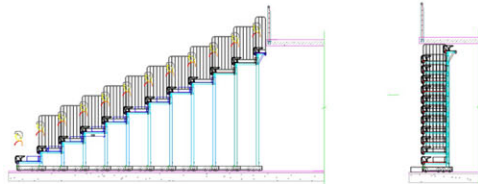

移动式 Portable Units

该看台允许您轻松地移动和存储看台至您想存放的地方。允许您为不同赛事灵活安排不同的座椅排布方案。

该活动看台选配有地面固定装置提供额外的安全保障。

These portable units sections allow you to easily move and store bleachers where you want them. Create any number of custom seating layouts for different events. Units may be equipped with locking floor pintels for extra safety and security.

移动小车 Portable Dolly

最经济的移动式活动看台移动方式。每组看台需要两个移动小车。
Most economical for large number of small portable sections. Two dollies are required to move one section.

内置移动小车 Integral Dolly

无需额外移动装置，内置式的移动小车装置是高排数看台移动的理想方案。四台机械千斤顶和与之匹配的12个轮子让您毫不费力的移动活动看台。

Ideal for high tier units, the integral lifting mechanism allows you to move multiple portable sections without additional equipment. Four mechanical screw jacks lift the unit and 12 large wheels allow for effortless transportation of your bleacher.

壁纳式 Recessed

利用场馆本身的横梁存储收合后的看台。收合后的看台根据横梁本身的设计可外露或全部隐藏。

壁纳式活动看台配备有上下导轨系统，可拆卸侧护栏，并可根据需要配置上到二楼看台的过渡踏步。

This system utilizes a pocket in the wall to house the bleacher when closed. The ends may or may not be exposed, and the bleacher is hidden from view typically under a balcony or mezzanine. Recessed bleachers are outfitted with upper and lower tracking guides, removable end rails, and can accommodate custom transition steps to the balcony when required.