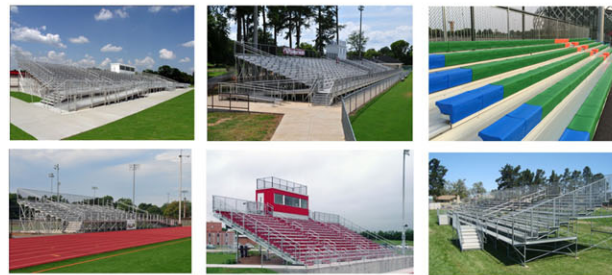

中小型钢结构看台

Medium and small size structure Bleacher

我们的中小型钢结构看台广泛应用于大中小学及企事业单位等运动场所。该看台结构使用高张力优质钢材，结合我们的新颖设计，使得我们的看台在体育看台领域客户心目中以上乘品质和安全著称。

Our Permanent Angle Frame Bleachers are widely used in high schools, universities and other professional facilities. They use the high quality light steel material and innovative designs. Our bleachers exemplify the many features sought by quality- and safety-conscious owners.