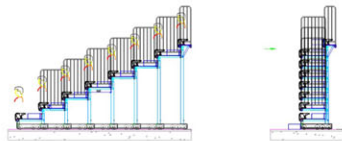

移动式 Portable Units

该看台允许您轻松地移动和存储看台至您想存放的地方。允许您为不同赛事灵活安排不同的座椅排布方案。

该活动看台选配有地面固定装置提供额外的安全保障。

These portable units sections allow you to easily move and store bleachers where you want them. Create any number of custom seating layouts for different events. Units may be equipped with locking floor pintels for extra safety and security.

Mangere Art Centre

移动小车 Portable Dolly

最经济的移动式活动看台移动方式。每组看台需要两个移动小车。
Most economical for large number of small portable sections. Two dollies are required to move one section.

内置移动小车 Integral Dolly

无需额外移动装置，内置式的移动小车装置是高排数看台移动的理想方案。四台机械千斤顶和与之匹配的12个轮子让您毫不费力的移动活动看台。

Ideal for high tier units, the integral lifting mechanism allows you to move multiple portable sections without additional equipment. Four mechanical screw jacks lift the unit and 12 large wheels allow for effortless transportation of your bleacher.

壁纳式 Recessed

利用场馆本身的横梁存储收合后的看台。收合后的看台根据横梁本身的设计可外露或全部隐藏。

壁纳式活动看台配备有上下导轨系统，可拆卸侧护栏，并可根据需要配置上到二楼看台的过渡踏步。

This system utilizes a pocket in the wall to house the bleacher when closed. The ends may or may not be exposed, and the bleacher is hidden from view typically under a balcony or mezzanine. Recessed bleachers are outfitted with upper and lower tracking guides, removable end rails, and can accommodate custom transition steps to the balcony when required.