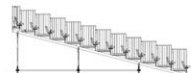

拆装式看台 Demountable Bleacher

拆装式看台广泛应用于比如高尔夫比赛，马术，沙滩排球，流行音乐会等等。我们拆装看台采用快速拆装方式。结构独特，能够在不平的地面上搭建，遵循精确的现场调查，CAD设计和工程计算原则，以确保结构的安全性。

Demountable Bleacher is a common feature at events such as golf tournaments, horse shows, motor races, pop concerts and beach volleyball etc. Our demountable bleacher adopts scaffold design. The structures are unique, often constructed on uneven ground, always following precise site surveys, with CAD design and engineering calculations as standard best practice to ensure structural integrity is at the heart of every structure.