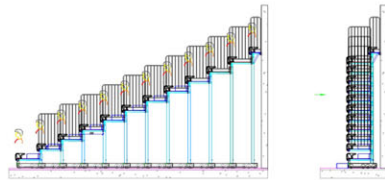

### 什么类型的活动看台是最佳的？ What sort of system is best?

考虑到活动看台收合后放置的区域位置，我们提供如下看台类型供选择。  
Consider where the retractable seating system is going to be stored when closed. There are several unit types for your choice.